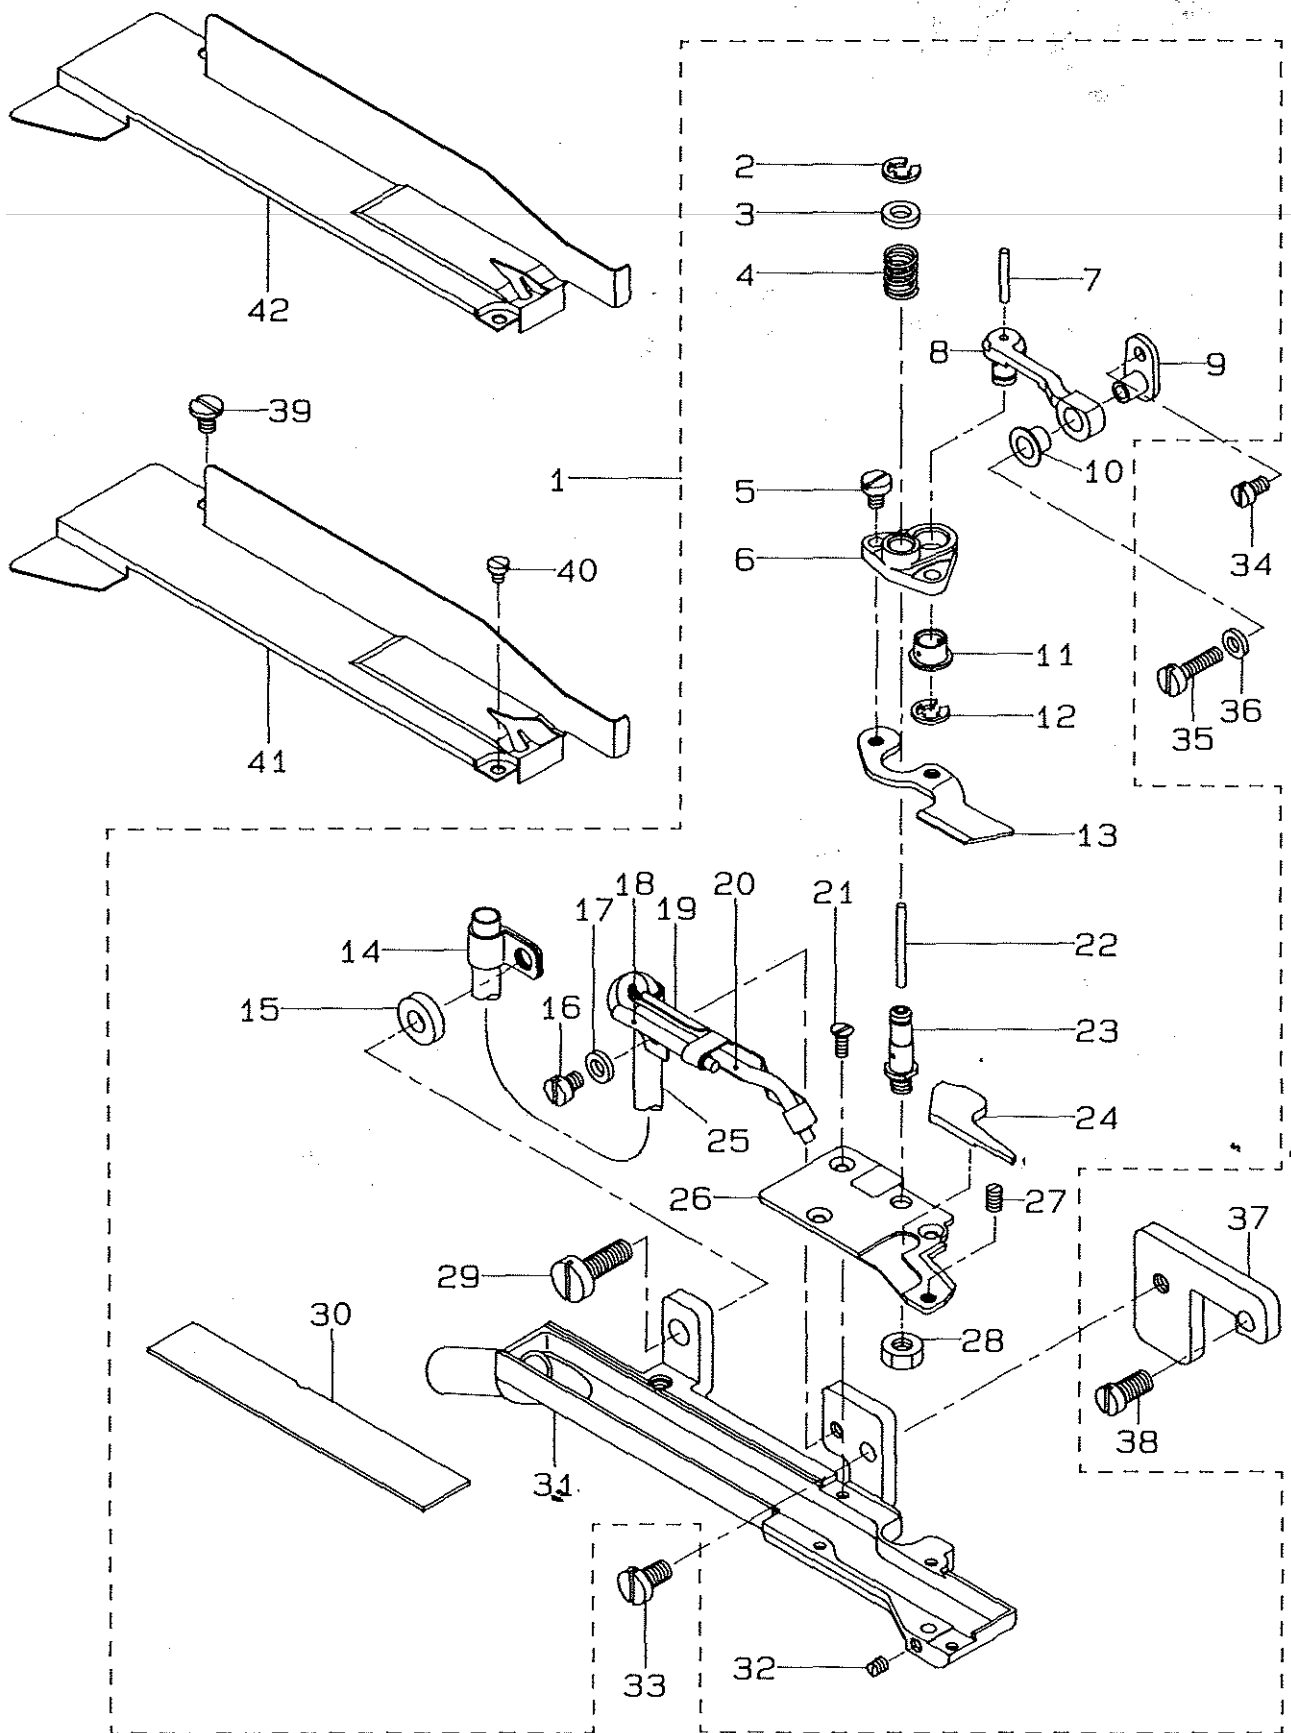

JUKI

Pneumatic Flat Cutter
エア式フラットカッター

T035

PARTS LIST

Pneumatic Flat Cutter
エア式フラットカッター
T035

| REF.NO. | NOTE | PART NO. | DESCRIPTION | ヒンメイ | AMT. |
|---------|------|---------------|----------------------------|------------------------|-------|
| 1 | | MAT-035030B0 | KNIFE PLATE ASM. | メスタ`イソウクミ | 1 |
| 2 | | RE-0300000-KO | E-RING | エカ`タトメワ 3 | (1) |
| 3 | | WP-0450000-SD | WASHER 4.5X8X0.5 | ヒラサ`カ`ネ 4.5X8X0.5 | (1) |
| 4 | | MAT-03509000 | SPRING | ト`ウメスオサエハ`ネ | (1) |
| 5 | | SS-7080510-TP | SCREW 1/8-44 L=4.5 | マルヒラネジ` 1/8-44 L=4.5 | (2) |
| 6 | | MAT-03508000 | MOVING KNIFE BRACKET | ト`ウメストリツケタ`イ | (1) |
| 7 | | CQ-2020000-00 | OIL WICK | ユシソ | (0.1) |
| 8 | | MAT-03511000 | KNIFE DRIVING LINK | ト`ウメスリンク | (1) |
| 9 | | MAT-03512000 | KNIFE DRIVING LINK BRACKET | ト`ウメスリンクタ`ウタ`イ | (1) |
| 10 | | MAT-03510000 | KNIFE DRIVING LINK PIECE | メスタ`ウコマ | (1) |
| 11 | | MAT-03510000 | KNIFE DRIVING PIECE | メスタ`ウコマ | (1) |
| 12 | | RE-0400000-KO | E-RING | エカ`タトメワ 4 | (1) |
| 13 | | MAT-03506000 | MOVING KNIFE | ト`ウメス | (1) |
| 14 | | MAT-03516000 | OIL TUBE HOLDER | キューユクハ`イフ`ト`メ | (1) |
| 15 | | WP-0502616-SD | WASHER | ヒラ サ`カ`ネ | (1) |
| 16 | | SS-7090520-TP | SCREW 9/64-40 L= 4.5 | マルヒラネジ` 9/64-40 L=4.5 | (1) |
| 17 | | WP-0371016-SD | WASHER 3.7X8X1 | ヒラサ`カ`ネ 3.7X8X1 | (1) |
| 18 | | MAT-035140A0 | OIL TUBE ASM. | メスキユウ チユウフ` クミ | (1) |
| 19 | | MAT-03513000 | OIL TUBE HOLDER | キューユクチュ`フ`オサエ | (1) |
| 20 | | MAT-035150A0 | OIL TUBE ASM. | ト`ウメスリンク キユウ チユウフ` クミ | (1) |
| 21 | | SS-1060610-SP | SCREW 3/32-56 L=5.5 | サ`ラネジ` 3/32-56 L=5.5 | (3) |
| 22 | | CQ-2020000-00 | OIL WICK | ユシソ | (0.1) |
| 23 | | MAT-03507000 | KNIFE BAR DRIVING SHAFT | ト`ウメスジ`ク | (1) |
| 24 | | MAT-03517000 | AIR LEAK STOPER | エア`ロ`ト`メ | (1) |
| 25 | | BP-4000000-00 | VINYL TUBE, WHITE D=4 | ビ`ニ`ル ハ`イフ` | (0.1) |
| 26 | | MAT-03505000 | FIXED KNIFE | コチ`メス | (1) |
| 27 | | SS-8080610-SP | SCREW 1/8-44 L=5.5 | ト`メネジ` 1/8-44 L=5.5 | (1) |
| 28 | | NS-6110310-SP | NUT 11/64-40 | ナツ`カケナツ 11/64-40 | (1) |
| 29 | | SS-7121410-TP | SCREW 3/16-28 L=14 | マルヒラネジ` 3/16-28 L=14 | (1) |
| 30 | | MAT-03518000 | KNIFE PLATE COVER | メスタ`イフタ | (1) |
| 31 | | MAT-035030A0 | KNIFE PLATE ASM. | メスタ`イ`クミ | (1) |
| 32 | | SS-8080310-TP | SCREW 1/8-44 L=2.8 | ト`メネジ` 1/8-44 L=2.8 | (1) |
| 33 | | SS-7110840-SP | SCREW 11/64-40 L=7.8 | マルヒラネジ` 11/64-40 L=7.8 | 1 |
| 34 | | SS-7080520-SP | SCREW 1/8-44 L=4.9 | マルヒラネジ` 1/8-44 L=4.9 | 1 |
| 35 | | SS-7081310-SP | SCREW 1/8-44 L=12.5 | マルヒラネジ` 1/8-44 L=12.5 | 1 |
| 36 | | WP-0371016-SD | WASHER 3.7X8X1 | ヒラサ`カ`ネ 3.7X8X1 | 1 |
| 37 | | MAT-03502000 | KNIFE PLATE | メスタ`イトリツケイタ | 1 |
| 38 | | SS-7120910-SP | SCREW 3/16-28 L=9 | マルヒラネジ` 3/16-28 L=9 | 1 |
| 39 | | SS-6090520-SP | SCREW 9/64-40 L= 5.0 | ヒラネジ` 9/64-40 L=5 | 1 |
| 40 | | SS-7060310-SP | SCREW 3/32-56 L=3 | マルヒラネジ` 3/32-56 L=3 | 1 |
| 41 | | MAT-03519000 | KNIFE PLATE COVER BIG | メスタ`イカハ`-(フ) | 1 |
| 42 | | MAT-03520000 | KNIFE PLATE COVER THIN | メスタ`イカハ`-(ホ) | 1 |