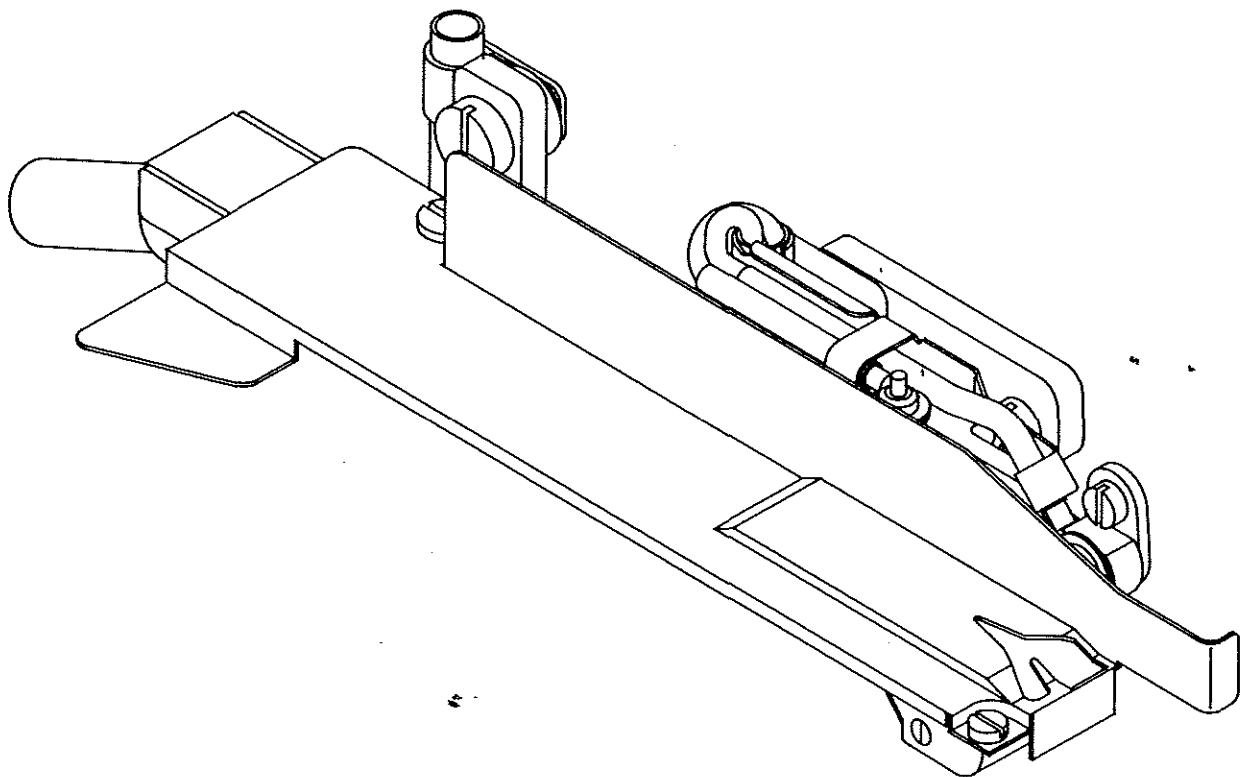

JUKI

Pneumatic Flat Cutter
エア式フラットカッター

T035

PARTS LIST

Pneumatic Flat Cutter
エア式フラットカッター
T035

| REF.NO. | NOTE | PART NO. | DESCRIPTION | ヒンメイ | AMT. |
|---------|------|---------------|----------------------------|------------------------|-------|
| 1 | | MAT-035030B0 | KNIFE PLATE ASM. | メスタ`イソウクミ | 1 |
| 2 | | RE-0300000-KO | E-RING | エカ`タトメワ 3 | (1) |
| 3 | | WP-0450000-SD | WASHER 4.5X8X0.5 | ヒラサ`カ`ネ 4.5X8X0.5 | (1) |
| 4 | | MAT-03509000 | SPRING | ト`ウメスオサエハ`ネ | (1) |
| 5 | | SS-7080510-TP | SCREW 1/8-44 L=4.5 | マルヒラネジ` 1/8-44 L=4.5 | (2) |
| 6 | | MAT-03508000 | MOVING KNIFE BRACKET | ト`ウメストリツケタ`イ | (1) |
| 7 | | CQ-2020000-00 | OIL WICK | ユシソ | (0.1) |
| 8 | | MAT-03511000 | KNIFE DRIVING LINK | ト`ウメスリンク | (1) |
| 9 | | MAT-03512000 | KNIFE DRIVING LINK BRACKET | ト`ウメスリンクタ`ウタ`イ | (1) |
| 10 | | MAT-03510000 | KNIFE DRIVING LINK PIECE | メスタ`ウコマ | (1) |
| 11 | | MAT-03510000 | KNIFE DRIVING PIECE | メスタ`ウコマ | (1) |
| 12 | | RE-0400000-KO | E-RING | エカ`タトメワ 4 | (1) |
| 13 | | MAT-03506000 | MOVING KNIFE | ト`ウメス | (1) |
| 14 | | MAT-03516000 | OIL TUBE HOLDER | キューユクハ`イフ`ト`メ | (1) |
| 15 | | WP-0502616-SD | WASHER | ヒラ サ`カ`ネ | (1) |
| 16 | | SS-7090520-TP | SCREW 9/64-40 L= 4.5 | マルヒラネジ` 9/64-40 L=4.5 | (1) |
| 17 | | WP-0371016-SD | WASHER 3.7X8X1 | ヒラサ`カ`ネ 3.7X8X1 | (1) |
| 18 | | MAT-035140A0 | OIL TUBE ASM. | メスキユウ チユウフ` クミ | (1) |
| 19 | | MAT-03513000 | OIL TUBE HOLDER | キューユクチュ`フ`オサエ | (1) |
| 20 | | MAT-035150A0 | OIL TUBE ASM. | ト`ウメスリンク キユウ チユウフ` クミ | (1) |
| 21 | | SS-1060610-SP | SCREW 3/32-56 L=5.5 | サ`ラネジ` 3/32-56 L=5.5 | (3) |
| 22 | | CQ-2020000-00 | OIL WICK | ユシソ | (0.1) |
| 23 | | MAT-03507000 | KNIFE BAR DRIVING SHAFT | ト`ウメスジ`ク | (1) |
| 24 | | MAT-03517000 | AIR LEAK STOPER | エア`ロ`ト`メ | (1) |
| 25 | | BP-4000000-00 | VINYL TUBE, WHITE D=4 | ビ`ニ`ル ハ`イフ` | (0.1) |
| 26 | | MAT-03505000 | FIXED KNIFE | コチ`メス | (1) |
| 27 | | SS-8080610-SP | SCREW 1/8-44 L=5.5 | ト`メネジ` 1/8-44 L=5.5 | (1) |
| 28 | | NS-6110310-SP | NUT 11/64-40 | ナツ`カケナツ 11/64-40 | (1) |
| 29 | | SS-7121410-TP | SCREW 3/16-28 L=14 | マルヒラネジ` 3/16-28 L=14 | (1) |
| 30 | | MAT-03518000 | KNIFE PLATE COVER | メスタ`イフタ | (1) |
| 31 | | MAT-035030A0 | KNIFE PLATE ASM. | メスタ`イ`クミ | (1) |
| 32 | | SS-8080310-TP | SCREW 1/8-44 L=2.8 | ト`メネジ` 1/8-44 L=2.8 | (1) |
| 33 | | SS-7110840-SP | SCREW 11/64-40 L=7.8 | マルヒラネジ` 11/64-40 L=7.8 | 1 |
| 34 | | SS-7080520-SP | SCREW 1/8-44 L=4.9 | マルヒラネジ` 1/8-44 L=4.9 | 1 |
| 35 | | SS-7081310-SP | SCREW 1/8-44 L=12.5 | マルヒラネジ` 1/8-44 L=12.5 | 1 |
| 36 | | WP-0371016-SD | WASHER 3.7X8X1 | ヒラサ`カ`ネ 3.7X8X1 | 1 |
| 37 | | MAT-03502000 | KNIFE PLATE | メスタ`イトリツケイタ | 1 |
| 38 | | SS-7120910-SP | SCREW 3/16-28 L=9 | マルヒラネジ` 3/16-28 L=9 | 1 |
| 39 | | SS-6090520-SP | SCREW 9/64-40 L= 5.0 | ヒラネジ` 9/64-40 L=5 | 1 |
| 40 | | SS-7060310-SP | SCREW 3/32-56 L=3 | マルヒラネジ` 3/32-56 L=3 | 1 |
| 41 | | MAT-03519000 | KNIFE PLATE COVER BIG | メスタ`イカハ`-(フ) | 1 |
| 42 | | MAT-03520000 | KNIFE PLATE COVER THIN | メスタ`イカハ`-(ホ) | 1 |