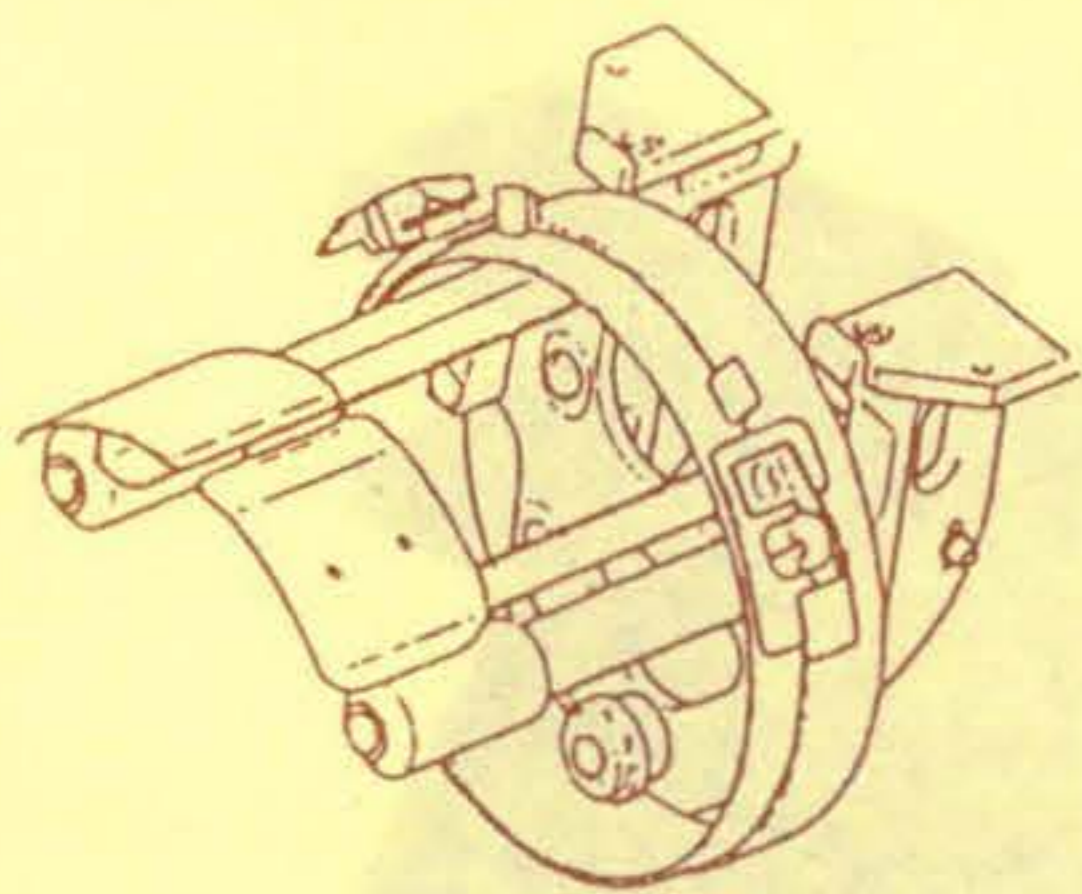

## Inner Frame-W Height

1	Cradle A	OFA20010S200	With Magnet & Spacer
2	Cradle B	OFA200200000	With Magnet
3-1	Frame Arm A	OFA200300000	
3-2	Frame Arm A (W-height)	OFA201300000	
3-3	Frame Arm A For CE	OFA2109000CE	
3-4	Frame Arm A For CE (W-height)	OFA2110000CE	
4-1	Frame Arm B	OFA200400000	
4-2	Frame Arm B (W-height)	OFA201400000	
5	Frame Attaching Base	OFA200900000	
6	Base Plate	OFA201000000	
7	Plate Set Screw	SS1103080SD0	
8	Attaching Base Set Screw	SSA003080000	With Washer
9	Frame Attaching Base Set	OFA20090S000	No.5~7
10	Spacer For TMCE Series	OFA201700000	

## ● TCW-360 Wide Cap Frame