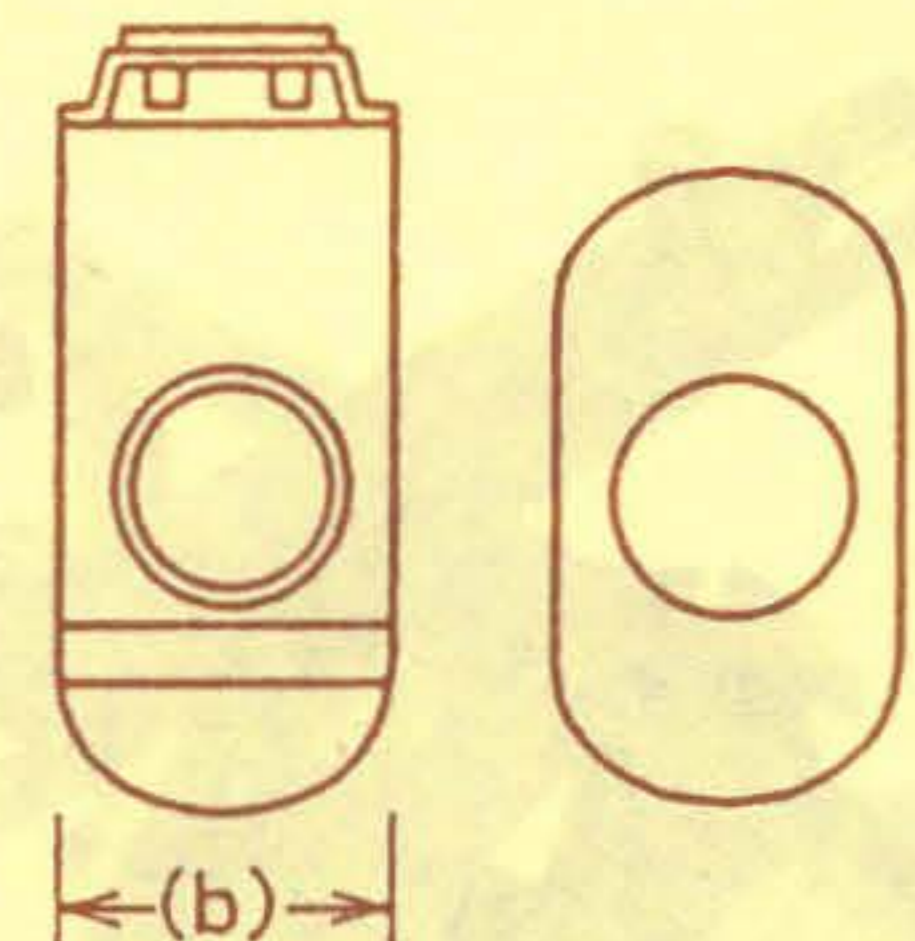

● SHERM-□ Magnet Type Sock Frame