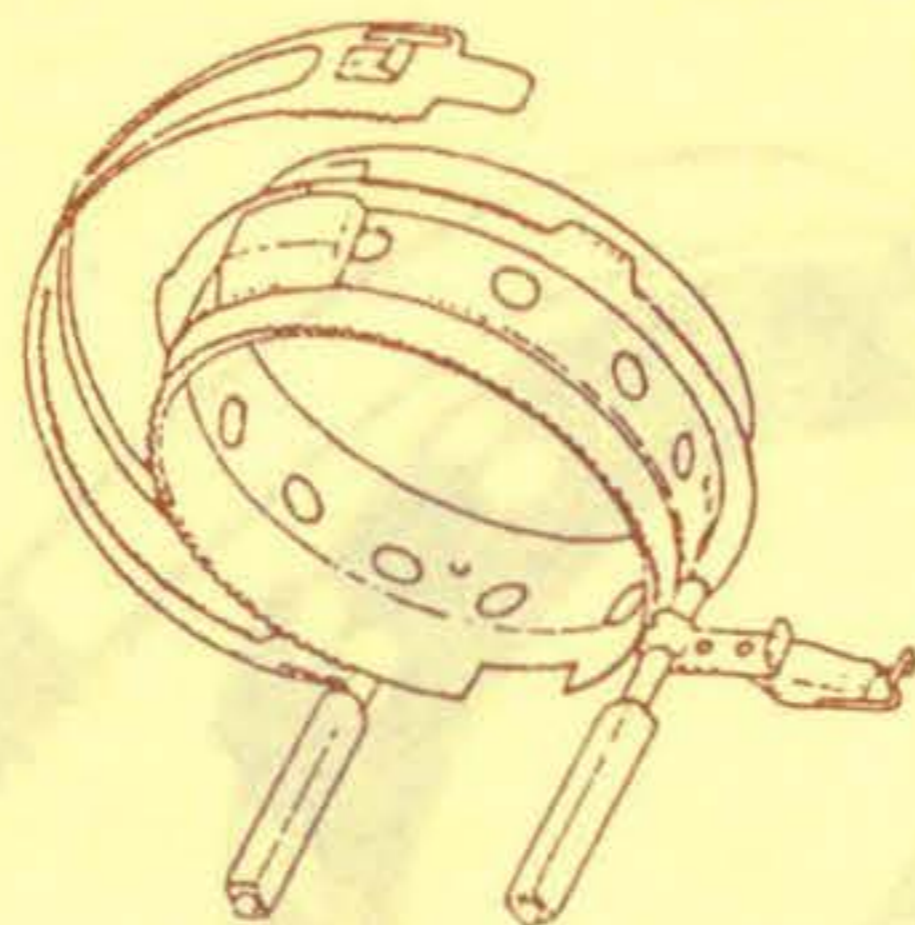

● TCW-360 Wide Cap Frame