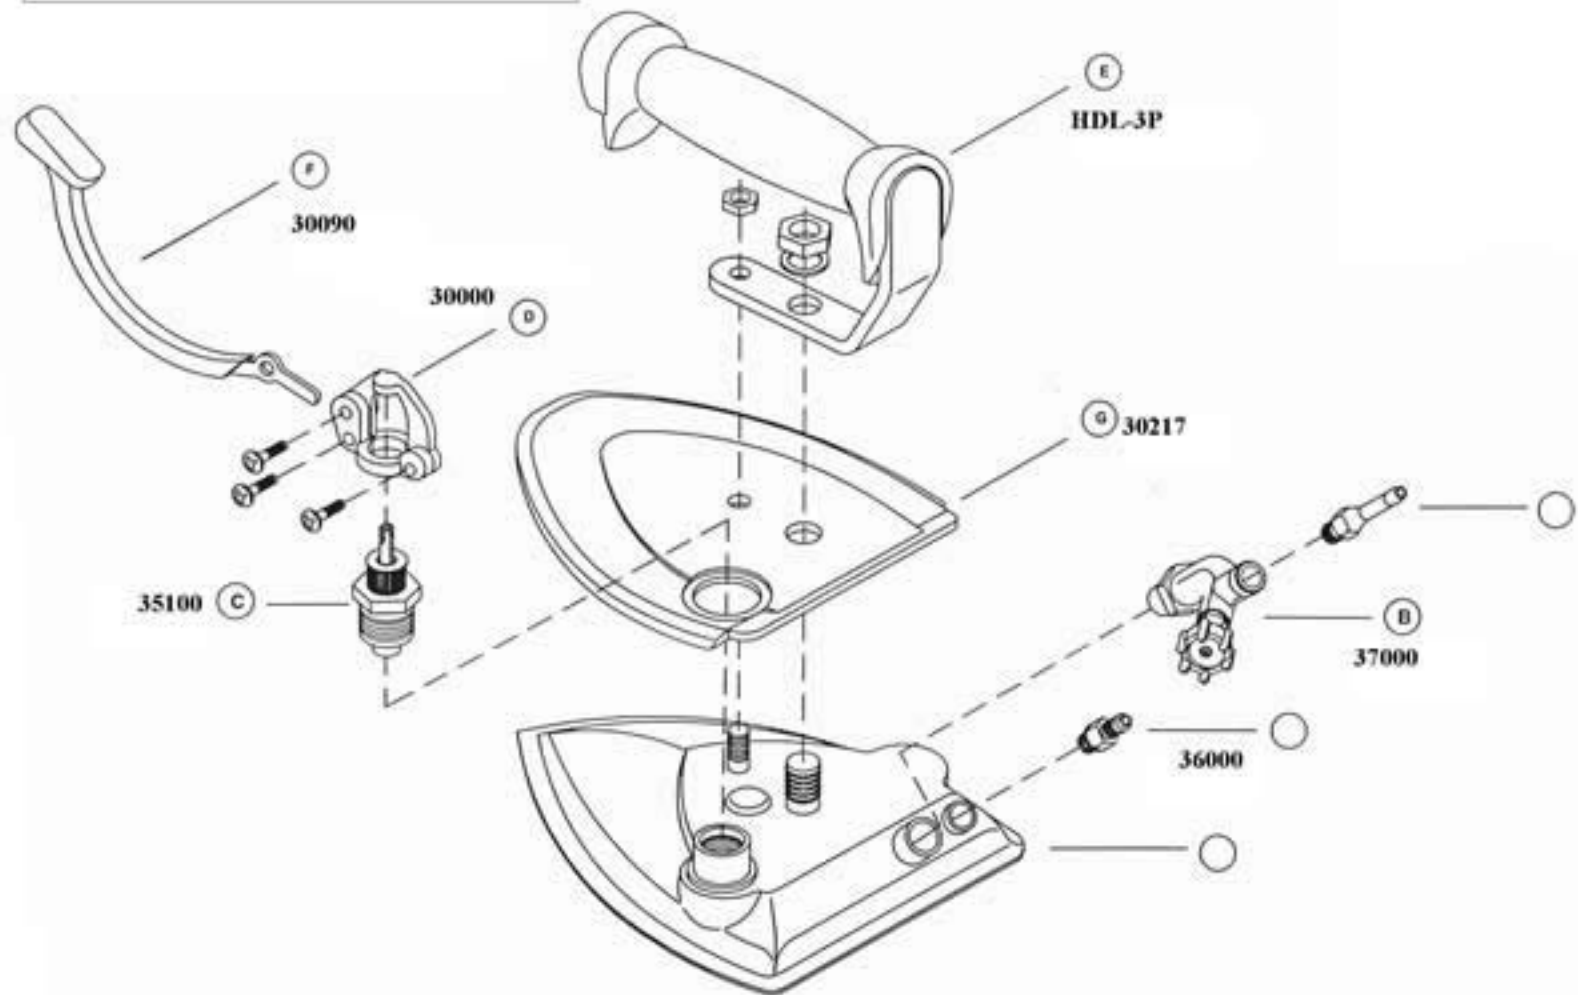

Ace-Hi / AHP-3P All Steam Iron

From the library of: Superior Sewing Machine & Supply LLC

PART NO.	DESCRIPTION	PART NO.	DESCRIPTION
35057	SILICON REST	35100	STEAM VALVE REPLACEMENT
11803	HANDLE	30217	PLASTIC COVER
HDL-3P	HANDLE COMPLETE	36000	STRAINER ASS'Y
30000	STEAM FLOW REGULATOR	37000	EXHAUST VALVE SET ASS'Y
30090	PUSH LEVER	3P-SHOE	IRON SHOE
35000	STEAM VALVE REPAIR KIT		